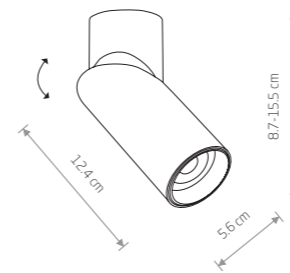

FLEA 8202

POINT TONE 8222

INDIA 7858

MIKE 7660

FLEA 8203

POINT TONE 8225

INDIA 7860

MIKE 7658

FLEA

painting steel

- 8202
- 8203

1xGX53, max 12W

POINT TONE

painting steel, plastic ABS

- 8220
- 8221
- 8222

8225
- 8224
- 8223