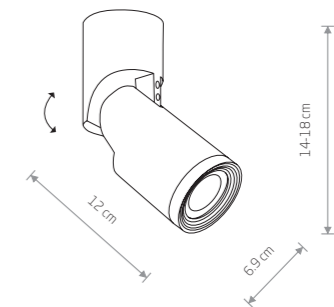

FLEA

painting steel

- 8202
- 8203

1xGX53, max 12W

POINT TONE

painting steel, plastic ABS

- 8220
- 8221
- 8222

8225
- 8224
- 8223