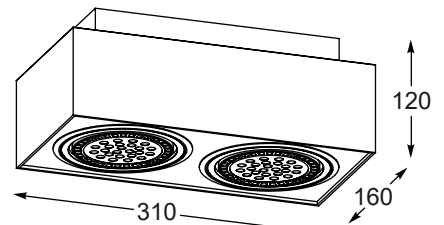

BOXY DL1

Spot

1. 20071-WH (white) 2. 20071-BK (black)

1xGU10 ESIII MAX 15W
aluminium full white or black

BOXY CL1

Spot

3. 20074-WH (white) 4. 20074-BK (black)

1xGU10 ESIII MAX 15W
aluminium full white or black

BOXY CL2

Spot

5. 20075-WH (white) 6. 20075-BK (black)

2xGU10 ESIII MAX 15W
aluminium full white or black