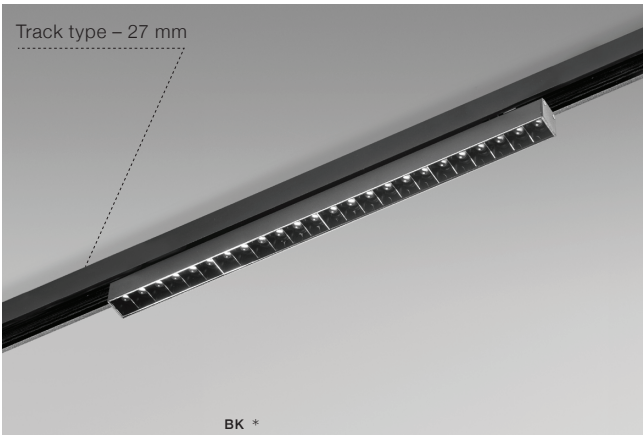

KIRA TRACK

66

Track Magnetic

Track type – 52 mm

KIRA TRACK MAGNETIC 12W POINTS60

3000K / 4000K LED integrated

voltage: 48V	LED 12W 750lm 3000K	
IP20	LED 12W 800lm 4000k	
technical specification	installation: Track Magnetic – 52 or 27	
	beam angle: 60°	

KIRA TRACK MAGNETIC 24W POINTS60

3000K / 4000K LED integrated

voltage: 48V	LED 24W 1300lm 3000K	
IP20	LED 24W 1400lm 4000K	
technical specification	installation: Track Magnetic – 52 or 27	
	beam angle: 60°	