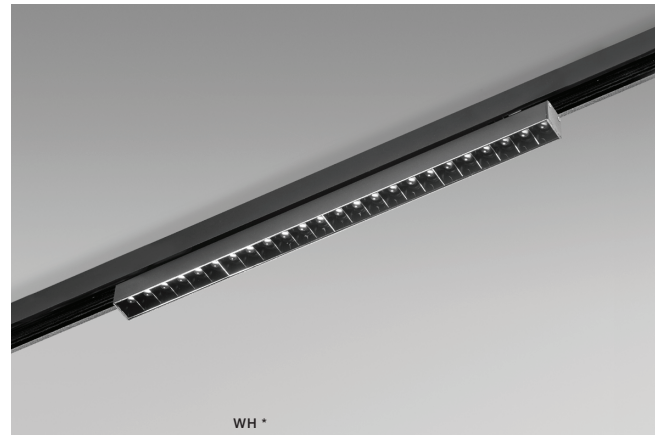

KIRA TRACK

66

Track Magnetic

Track type – 52 mm

KIRA TRACK MAGNETIC 12W POINTS60

3000K / 4000K LED integrated

voltage: 48V	LED 12W 750lm 3000K	
IP20	LED 12W 800lm 4000k	
technical specification	installation: Track Magnetic – 52 or 27	
	beam angle: 60°	

KIRA TRACK MAGNETIC 24W POINTS60

3000K / 4000K LED integrated

voltage: 48V	LED 24W 1300lm 3000K	
IP20	LED 24W 1400lm 4000K	
technical specification	installation: Track Magnetic – 52 or 27	
	beam angle: 60°	