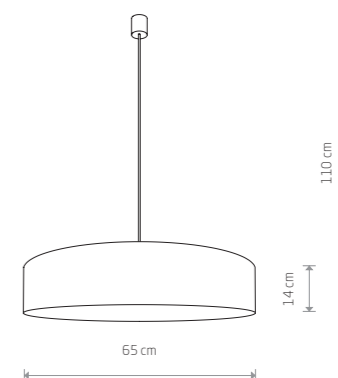

LAGUNA
velvet, plastic, painted steel

8954
3x E27, max 25W only LED

LAGUNA
velvet, plastic, painted steel

8957
4x E27, max 25W only LED

LAGUNA
velvet, plastic, painted steel

8962
9x E27, max 25W only LED

LAGUNA
velvet, plastic, painted steel

8951
3x E27, max 25W only LED