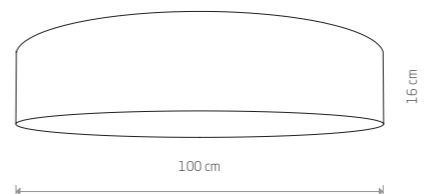

LAGUNA
velvet, plastic, painted steel

8954
3x E27, max 25W only LED

LAGUNA
velvet, plastic, painted steel

8957
4x E27, max 25W only LED

LAGUNA
velvet, plastic, painted steel

8962
9x E27, max 25W only LED

LAGUNA
velvet, plastic, painted steel