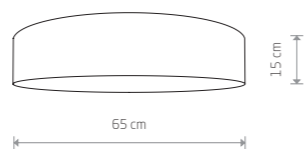

LAGUNA
velvet, plastic, painted steel

8954
3x E27, max 25W only LED

LAGUNA
velvet, plastic, painted steel

8957
4x E27, max 25W only LED

LAGUNA
velvet, plastic, painted steel

8962
9x E27, max 25W only LED

LAGUNA
velvet, plastic, painted steel