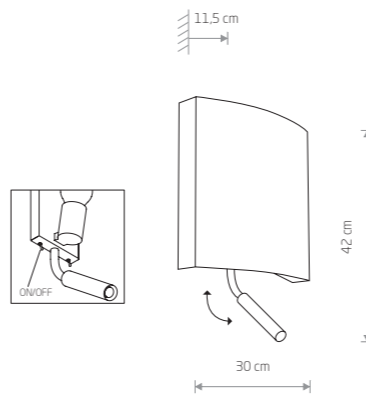

BORDE 7985

BORDE 7985

BORDE 7987

BORDE 7986

BORDE 8044

BORDE 8046

BORDE 8045

**BORDE**

fabric, painted steel, flexible stem

- 7985
- 7987

☐ 1xE27 max 40W, 1xG9 max 10W only LED

fabric, solid brass, flexible stem

- 7986

☐ 1xE27 max 40W, 1xG9 max 10W only LED

**BORDE**

fabric