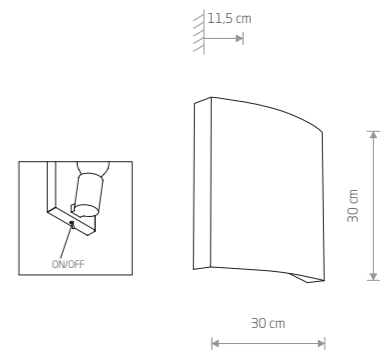

BORDE 7985

BORDE 7985

BORDE 7987

BORDE 7986

BORDE 8044

BORDE 8046

BORDE 8045

**BORDE**

fabric, painted steel, flexible stem

- 7985
- 7987

☐ 1xE27 max 40W, 1xG9 max 10W only LED

fabric, solid brass, flexible stem

- 7986

☐ 1xE27 max 40W, 1xG9 max 10W only LED

**BORDE**

fabric