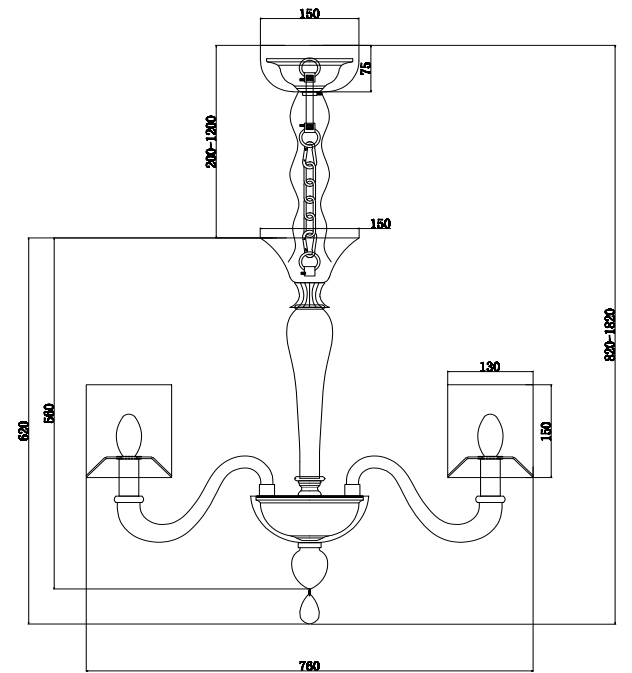

Instruction

DIA012PL-08TR

8 x E14 (40W)

Model: DIA012PL-08TR
Collection: Diamant Crystal
Series: Leti

Ceiling Lamps