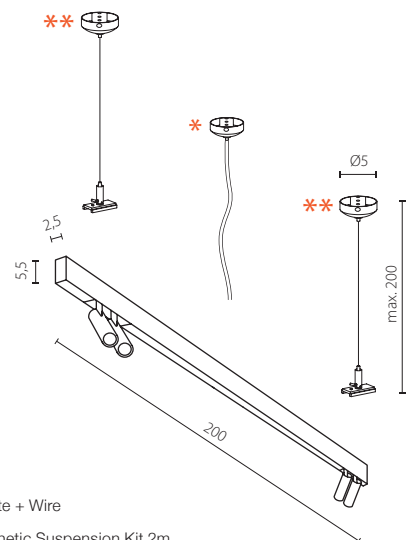

voltage: 48V

LED 53W 3540lm 3000K

LED

IP20

technical

installation: Track Magnetic

specification

pendant with AZ4828 or AZ4829

COLOUR / NEW INDEX NO.

3000K BLACK/GOLD (BK/GO) **AZ4818** (52M2033BK/GO)

3000K WHITE/GOLD (WH/GO) **AZ4819** (52M2033WH/GO)

Set specification:

AZ4818 = AZ4642 + AZ4671 + AZ4652 + AZ4607+2x AZ4588

AZ4819 = AZ4643 + AZ4672 + AZ4653 + AZ4608+2x AZ4588

* Ceiling Plate + Wire

** Track Magnetic Suspension Kit 2m