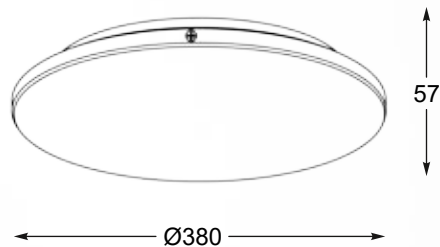

BELLIS
Ceiling lamp
12080021
1xLED 18W 1050LM 4000K
chrome aluminium body
acrylic shade

BELLIS
Ceiling lamp
12080022
1xLED 24W 1400LM 4000K
chrome aluminium body
acrylic shade