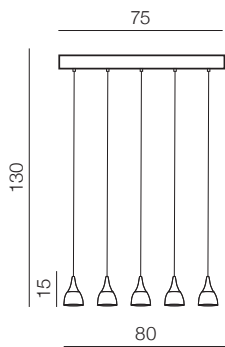

Dalmatia

137

new

1 BLACK

2 WHITE

Dalmatia 1 LED

- 1 AZ2847 (black)
- 2 AZ2909 (white)

LED 5W 300lm 3000K
aluminium/acrylic

Dalmatia 5 LED

- 1 AZ2910 (black)
- 2 AZ2848 (white)

LED 25W 1500lm 3000K
aluminium/acrylic

Dalmatia 9 LED

- new 1 AZ3143 (black)
- new 2 AZ3144 (white)

LED 45W 3880lm 3000K
aluminium/acrylic