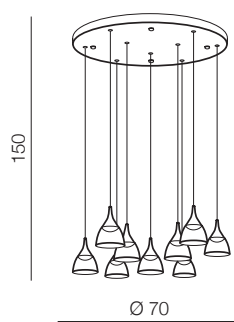

Dalmatia

137

new

1 BLACK

2 WHITE

Dalmatia 1 LED

- 1 AZ2847 (black)
- 2 AZ2909 (white)

LED 5W 300lm 3000K
aluminium/acrylic

Dalmatia 5 LED

- 1 AZ2910 (black)
- 2 AZ2848 (white)

LED 25W 1500lm 3000K
aluminium/acrylic

Dalmatia 9 LED

- new 1 AZ3143 (black)
- new 2 AZ3144 (white)

LED 45W 3880lm 3000K
aluminium/acrylic