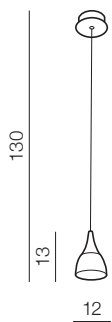

Dalmatia

137

new

1 BLACK

2 WHITE

Dalmatia 1 LED

- 1 AZ2847 (black)
- 2 AZ2909 (white)

LED 5W 300lm 3000K
aluminium/acrylic