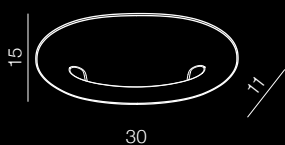

# Largo

342

LED

**Largo**

**AZ1701**

(satin white)

LED integrated

LED 12W, 720lm 3000K