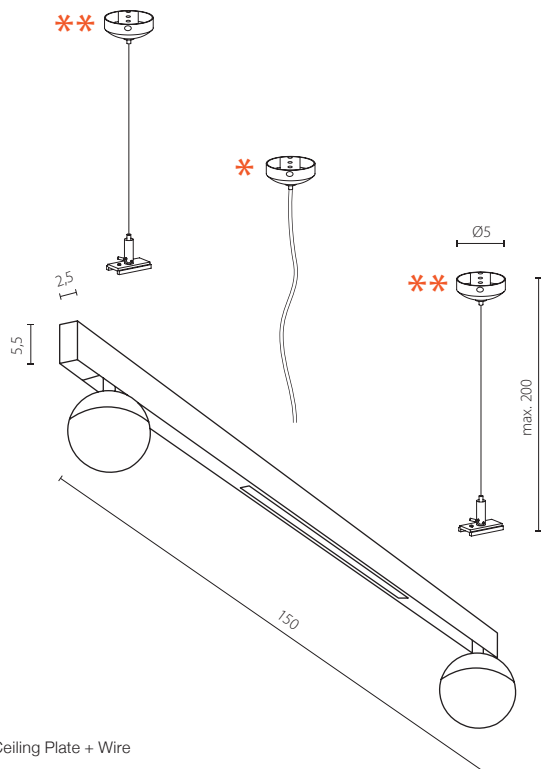

TRACK MAGNETIC SET 1,5 M

Sets for Track Magnetic

52M1531BK-AZ4806
track magnetic 1,5 m, 3000K, black

52M1531BK/GO-AZ4807
track magnetic 1,5 m, 3000K, black/gold

TRACK MAGNETIC SET 1,5M

3000K / 4000K

LED integrated

voltage: 48V

IP20

technical

specification

LED 41W 2905lm 3000K

LED 41W 2910lm 4000K

installation: Track Magnetic

pendant with AZ4828 or AZ4829

COLOUR / NEW INDEX NO.

	3000K BLACK (BK)	AZ4806	(52M1531BK)
	3000K BLACK/GOLD (BK/GO)	AZ4807	(52M1531BK/GO)
	3000K WHITE/GOLD (WH/GO)	AZ4808	(52M1531WH/GO)
	4000K BLACK (BK)	AZ4809	(52M1541BK)

52M1531WH/GO-AZ4808
track magnetic 1,5 m, 3000K, white/gold

Set specification:

- AZ4806 = AZ4640 + AZ4669 + AZ4652 + AZ4607+2x AZ4630
- AZ4807 = AZ4640 + AZ4669 + AZ4652 + AZ4607+2x AZ4632
- AZ4808 = AZ4641 + AZ4670 + AZ4653 + AZ4608+2x AZ4632
- AZ4809 = AZ4640 + AZ4671 + AZ4652 + AZ4609+2x AZ4631