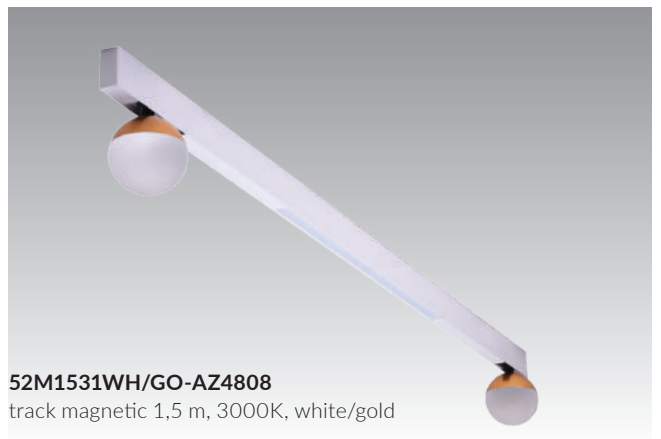

TRACK MAGNETIC SET 1,5 M

Sets for Track Magnetic

52M1531BK-AZ4806
track magnetic 1,5 m, 3000K, black

52M1531BK/GO-AZ4807
track magnetic 1,5 m, 3000K, black/gold

TRACK MAGNETIC SET 1,5M

3000K / 4000K

LED integrated

voltage: 48V

IP20

technical

specification

LED 41W 2905lm 3000K

LED 41W 2910lm 4000K

installation: Track Magnetic

pendant with AZ4828 or AZ4829

COLOUR / NEW INDEX NO.

	3000K BLACK (BK)	AZ4806	(52M1531BK)
	3000K BLACK/GOLD (BK/GO)	AZ4807	(52M1531BK/GO)
	3000K WHITE/GOLD (WH/GO)	AZ4808	(52M1531WH/GO)
	4000K BLACK (BK)	AZ4809	(52M1541BK)

52M1531WH/GO-AZ4808
track magnetic 1,5 m, 3000K, white/gold