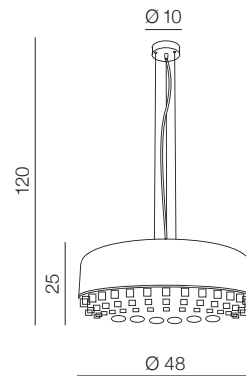

Tarant 35

AZ3163

(black)

E27 3x Max 60W only LED
metal/crystal

Tarant 48

AZ3162

(black)

E27 3x Max 60W only LED
metal/crystal