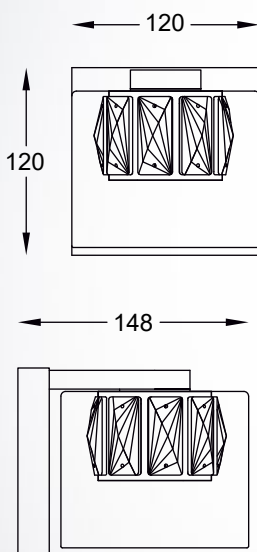

**GEM**  
Pendant lamp  
**P0389-01D-0FD2**  
1xG9 28W

antique bronze metal body, cognac crystals, transparent glass shade

**GEM**  
Pendant lamp  
**P0389-01D-F7AC**  
1xG9 28W

french gold metal body, transparent crystals, transparent glass shade

**GEM**  
Pendant lamp  
**P0389-01D-L7AC**  
1xG9 28W

antique copper metal body, transparent crystals, transparent glass shade

**GEM** new  
Pendant lamp  
**P0389-01D-P7AC**  
1xG9 28W

matt black metal body, transparent crystals, transparent glass shade

**GEM** LED new  
Wall lamp  
**W0389-01A-B5AC**  
LED 5W, 450LM, 3000K  
chrome metal body,  
transparent crystals, transparent  
glass shade

**GEM** LED new  
Wall lamp  
**W0389-01A-F7AC**  
LED 5W, 450LM, 3000K  
french gold metal body,  
transparent crystals, transparent  
glass shade