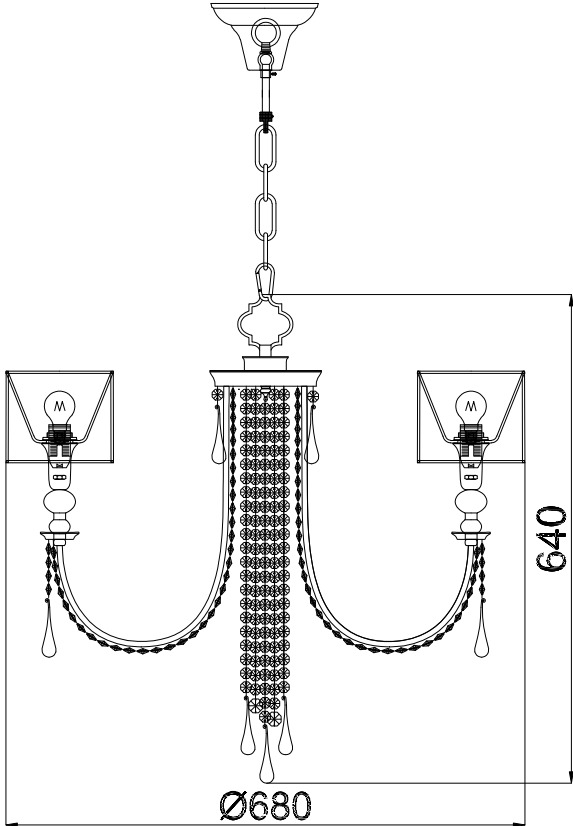

Instruction

Collection: House
Series: Beince
Model: H018-PL-06-NG
Pendant Lamps

-Pendant Lamps

6 x E14 (40w)

MAYTONI
DECORATIVE LIGHTING

www.maytoni.de