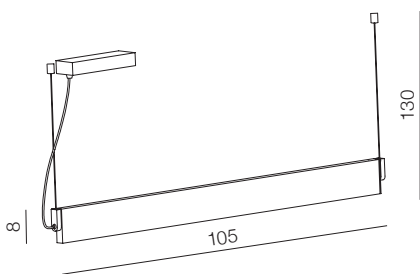

Norman

231

1 WHITE

2 WOOD

Norman XL LED

- 1 AZ1685 (white)
- 2 AZ1686 (wood)

LED 29W, 1740 lm
aluminium

Norman White Wall M LED

AZ1683
(white)
LED 13W, 780 lm
aluminium

Norman White Wall L LED

AZ1684
(white)
LED 17W, 1020 lm
aluminium

Norman White Wall XL LED

AZ1888
(white)
LED 23W, 1215 lm
aluminium