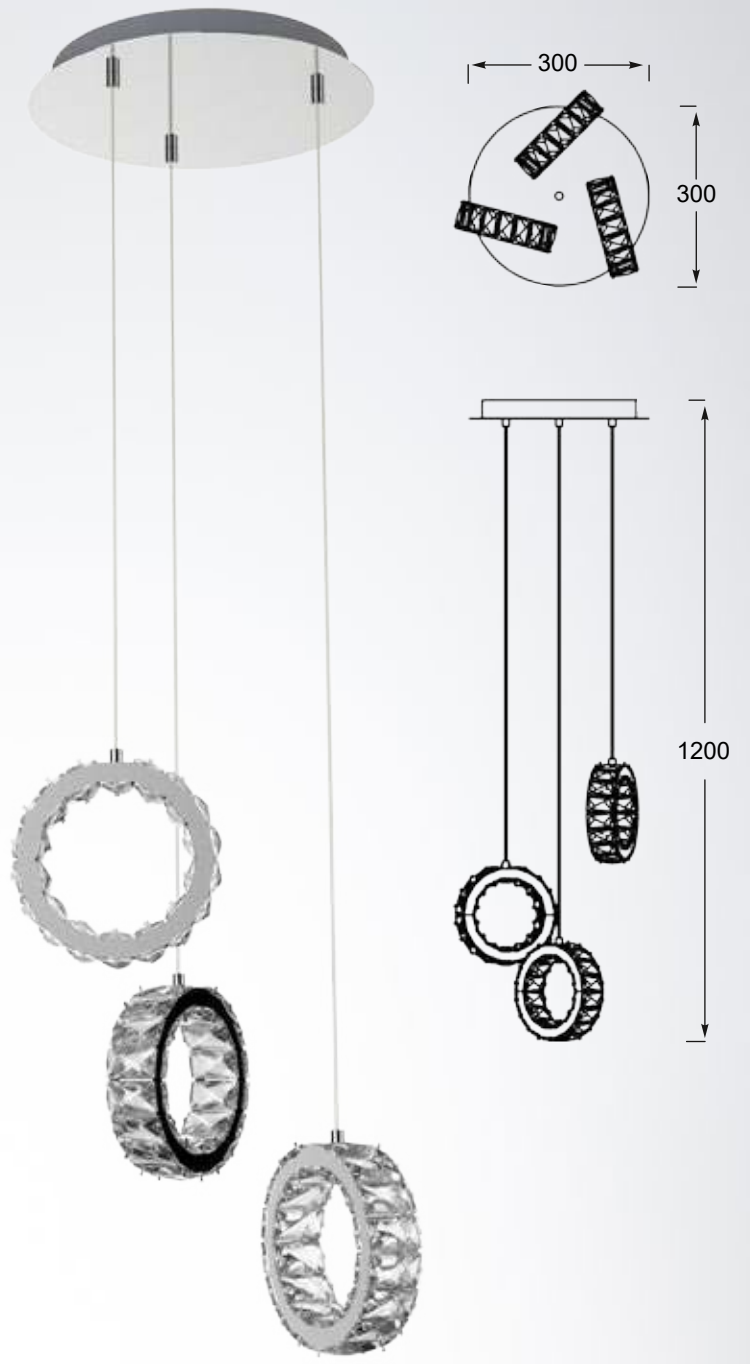

PLATT
 Pendant lamp
PL180407-1
 1xLED 10W 520LM 4000K
 metal chrome body, clear crystal glass

PLATT
 Pendant lamp
PL180407-3
 3xLED 10W 1560LM 4000K
 metal chrome body, clear crystal glass