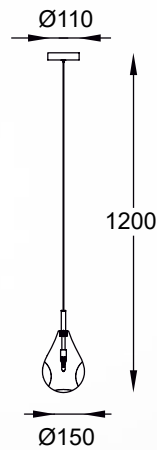

BASTONI new
 Pendant lamp
MD1921-3B-CLEAR
 3xG9 MAX 40W
 metal chrome body and
 canopy, clear glass shade

BASTONI new
 Pendant lamp
MD1921-1-CLEAR
 1xG9 MAX 40W
 metal chrome body and
 canopy, clear glass shade