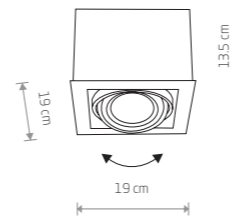

DOWNLIGHT ES111 9575

DOWNLIGHT ES111
painted steel

9571 9575

1xGU10 ES111, max 15W

cut out 165x165 mm

DOWNLIGHT ES111 9570

DOWNLIGHT ES111
painted steel

9570 9574

2xGU10 ES111, max 15W

cut out 320x165 mm

BOX ES111 9495

BOX ES111
plywood, painted steel

9495 9497 7648

1xGU10 ES111, max 15W

BOX ES111 7650

BOX ES111
plywood, painted steel