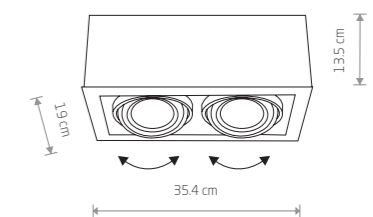

2xGU10 ES111, max 15W

cut out 320x165 mm

BOX ES111 9495

BOX ES111
plywood, painted steel

9495 9497 7648

1xGU10 ES111, max 15W

BOX ES111 7650

BOX ES111
plywood, painted steel