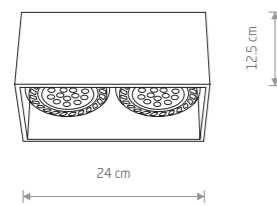

DALE
plywood

7613

2xGU10 ES111, max 15W