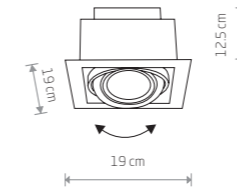

DOWNLIGHT ES111 9575

DOWNLIGHT ES111
painted steel

9571 9575

1xGU10 ES111, max 15W

cut out 165x165 mm

DOWNLIGHT ES111 9570

DOWNLIGHT ES111
painted steel

9570 9574

2xGU10 ES111, max 15W

cut out 320x165 mm

BOX ES111 9495

BOX ES111
plywood, painted steel

9495 9497 7648

1xGU10 ES111, max 15W

BOX ES111 7650

BOX ES111
plywood, painted steel