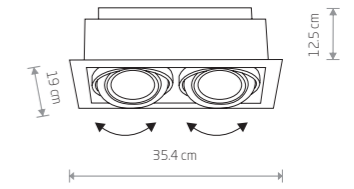

DOWNLIGHT ES111 9575

DOWNLIGHT ES111
painted steel

9571 9575

1xGU10 ES111, max 15W

cut out 165x165 mm

DOWNLIGHT ES111 9570

DOWNLIGHT ES111
painted steel

9570 9574

2xGU10 ES111, max 15W

cut out 320x165 mm

BOX ES111 9495

BOX ES111
plywood, painted steel

9495 9497 7648

1xGU10 ES111, max 15W

BOX ES111 7650

BOX ES111
plywood, painted steel