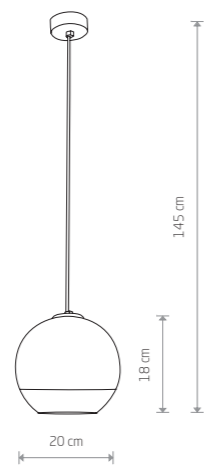

**GLOBE PLUS M**  
metallized glass, painted steel

- 7606
- 1xE27, max 60W

**GLOBE PLUS S**  
metallized glass, painted steel

- 7605
- 1xE27, max 60W

**GLOBE PLUS**  
metallized glass, painted steel

- 7607
- 3xE27, max 60W

■ CHROME    ■ BLACK P013 RAL 9005

GLOBE PLUS M 7606