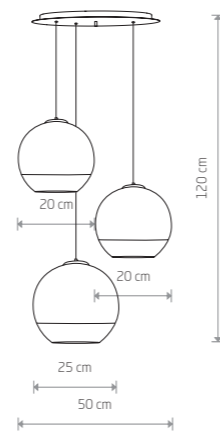

**GLOBE PLUS M**  
metallized glass, painted steel

- 7606
- 1xE27, max 60W

**GLOBE PLUS S**  
metallized glass, painted steel

- 7605
- 1xE27, max 60W

**GLOBE PLUS**  
metallized glass, painted steel

- 7607
- 3xE27, max 60W