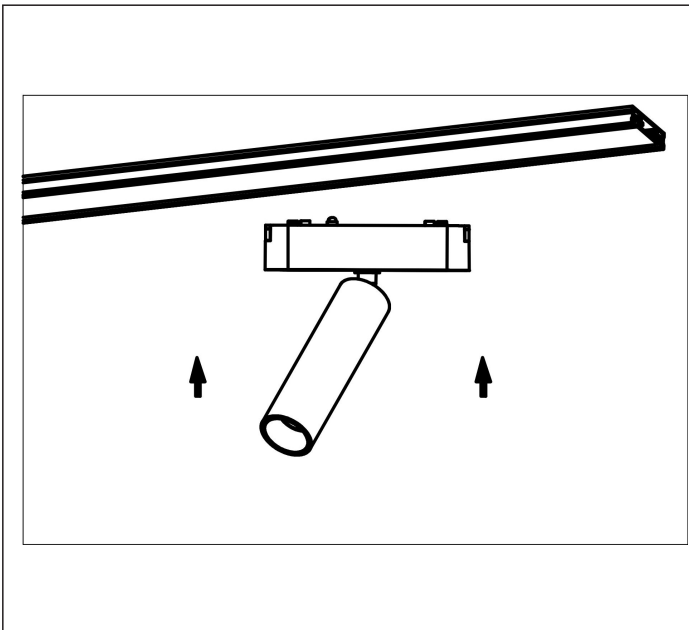

Instruction

 MAX 12W 1 100 Lumen	Model: TR103-1-12W4K-M-W Collection: Magnetic track Track light

Sicherheitshinweis

Safety Guidelines

Règles de sécurité

Règles de sécurité

Siehe Herstellerangaben auf der Verpackung.
Bewahren Sie die Anleitung während der gesamten Garantiezeit auf.