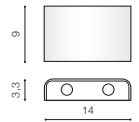

GINNO LED

334

Indoor wall lamps

GINNO 1

LED integrated

voltage: 230V	LED 2x 1W 160 lm 3000K	
IP20		
technical specification	installation place	
	beam angle: 2x45°	

COLOUR / NEW INDEX NO.

- WHITE / ALUMINIUM (WH / ALU) . . . **AZ0761**
- ALUMINIUM (ALU) **AZ0764**

GINNO 2

LED integrated

voltage: 230V	LED 4x 1W 320 lm 3000K	
IP20		
technical specification	installation place	
	beam angle: 4x45°	

COLOUR / NEW INDEX NO.

- WHITE / ALUMINIUM (WH / ALU) . . . **AZ0762**
- ALUMINIUM (ALU) **AZ0765**

GINNO 3

LED integrated

voltage: 230V	LED 6x 1W 440 lm 3000K	
IP20		
technical specification	installation place	
	beam angle: 6x45°	

COLOUR / NEW INDEX NO.

- WHITE / ALUMINIUM (WH / ALU) . . . **AZ0763**
- ALUMINIUM (ALU) **AZ0766**