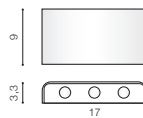

GINNO LED

334

Indoor wall lamps

GINNO 1

LED integrated

voltage: 230V	LED 2x 1W 160 lm 3000K	
IP20		
technical specification	installation place	
	beam angle: 2x45°	

COLOUR / NEW INDEX NO.

- WHITE / ALUMINIUM (WH / ALU) . . . **AZ0761**
- ALUMINIUM (ALU) **AZ0764**

GINNO 2

LED integrated

voltage: 230V	LED 4x 1W 320 lm 3000K	
IP20		
technical specification	installation place	
	beam angle: 4x45°	

COLOUR / NEW INDEX NO.

- WHITE / ALUMINIUM (WH / ALU) . . . **AZ0762**
- ALUMINIUM (ALU) **AZ0765**

GINNO 3

LED integrated

voltage: 230V	LED 6x 1W 440 lm 3000K	
IP20		
technical specification	installation place	
	beam angle: 6x45°	

COLOUR / NEW INDEX NO.

- WHITE / ALUMINIUM (WH / ALU) . . . **AZ0763**
- ALUMINIUM (ALU) **AZ0766**