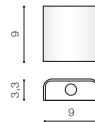

GINNO LED

334

Indoor wall lamps

GINNO 1

LED integrated

voltage: 230V	LED 2x 1W 160 lm 3000K	
IP20		
technical specification	installation place	
	beam angle: 2x45°	

COLOUR / NEW INDEX NO.

- WHITE / ALUMINIUM (WH / ALU) . . . **AZ0761**
- ALUMINIUM (ALU) **AZ0764**

GINNO 2

LED integrated

voltage: 230V	LED 4x 1W 320 lm 3000K	
IP20		
technical specification	installation place	
	beam angle: 4x45°	

COLOUR / NEW INDEX NO.

- WHITE / ALUMINIUM (WH / ALU) . . . **AZ0762**
- ALUMINIUM (ALU) **AZ0765**

GINNO 3

LED integrated

voltage: 230V	LED 6x 1W 440 lm 3000K	
IP20		
technical specification	installation place	
	beam angle: 6x45°	

COLOUR / NEW INDEX NO.

- WHITE / ALUMINIUM (WH / ALU) . . . **AZ0763**
- ALUMINIUM (ALU) **AZ0766**