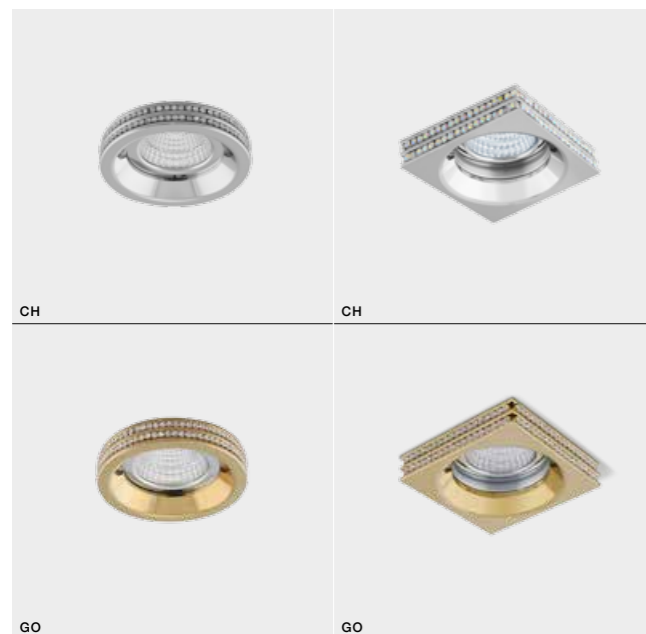

EVA ROUND

bulb not included

product code – look AZ	connect GU10 1x Max 50W	<input checked="" type="checkbox"/>
aluminium / crystal		
IP20	installation place	<input checked="" type="checkbox"/>
group energy label <input checked="" type="checkbox"/>	inlet opening	<input checked="" type="checkbox"/> Ø 6,5cm

COLOUR / NEW INDEX NO.

- GOLD (GO) **AZ1459**
- CHROME (CH) **AZ1458**

EVA SQUARE

bulb not included

product code – look AZ	connect GU10 1x Max 50W	<input checked="" type="checkbox"/>
aluminium / crystal		
IP20	installation place	<input checked="" type="checkbox"/>
group energy label <input checked="" type="checkbox"/>	inlet opening	<input checked="" type="checkbox"/> Ø 6,5cm

COLOUR / NEW INDEX NO.

- GOLD (GO) **AZ1461**
- CHROME (CH) **AZ1460**

* - EXPLANATION SHORTCUT PAGE 2 (E)