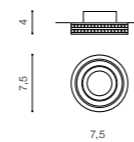

EVA ROUND

bulb not included

product code – look AZ	connect GU10 1x Max 50W	<input checked="" type="checkbox"/>
aluminium / crystal		
IP20	installation place	<input checked="" type="checkbox"/>
group energy label <input checked="" type="checkbox"/>	inlet opening	<input checked="" type="checkbox"/> Ø 6,5cm

COLOUR / NEW INDEX NO.

- GOLD (GO) **AZ1459**
- CHROME (CH) **AZ1458**

EVA SQUARE

bulb not included

product code – look AZ	connect GU10 1x Max 50W	<input checked="" type="checkbox"/>
aluminium / crystal		
IP20	installation place	<input checked="" type="checkbox"/>
group energy label <input checked="" type="checkbox"/>	inlet opening	<input checked="" type="checkbox"/> Ø 6,5cm