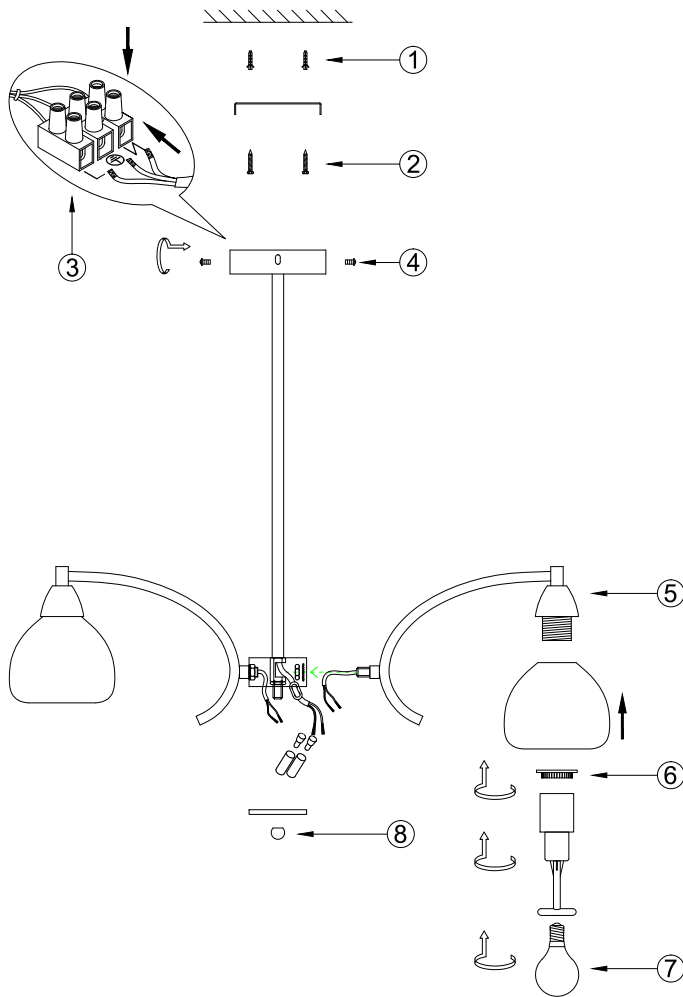

# Instruction

FR5022PL-05CH

5 x E14 (40W)

Model: FR5022PL-05CH  
Series: Cindy

Ceiling Lamps