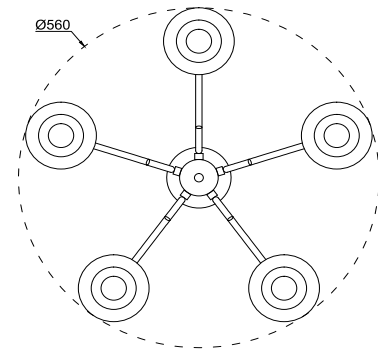

# Instruction

FR5022PL-05CH

5 x E14 (40W)

Model: FR5022PL-05CH  
Series: Cindy

Ceiling Lamps