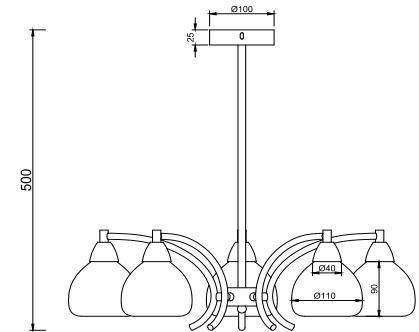

# Instruction

FR5022PL-05CH

5 x E14 (40W)

Model: FR5022PL-05CH  
Series: Cindy

Ceiling Lamps