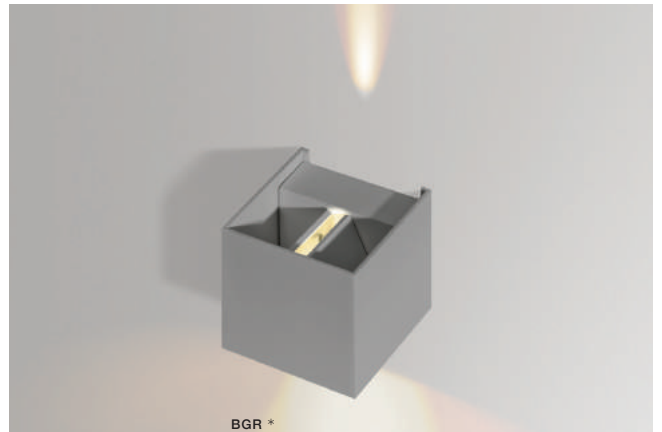

GAMBINO LED IP54

314

Indoor wall lamps

FOUR ADJUSTABLE LIGHT ANGLE

BGR *

GAMBINO

LED integrated

voltage: 230V	LED 2x3W 480 lm 3000K	LED
IP54		installation place
technical specification		beam angle: adjustable max 90°

COLOUR / NEW INDEX NO.

- WHITE (WH) **AZ0950**
- BRIGHT GREY (BGR) **AZ0958**
- DARK GREY (DGR) **AZ0957**

FOUR ADJUSTABLE LIGHT ANGLE TILT 90°

WH

BGR

DGR