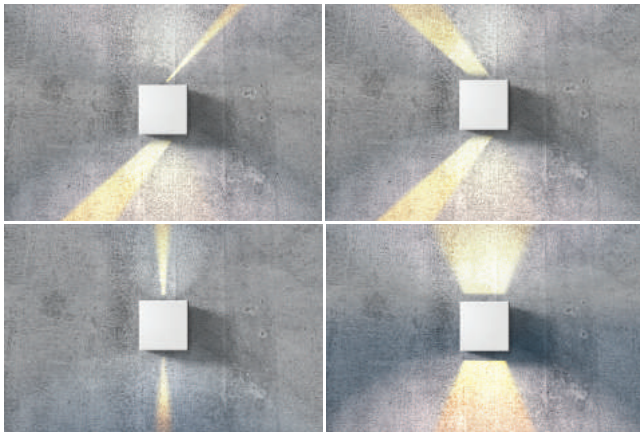

GAMBINO LED IP54

314

Indoor wall lamps

FOUR ADJUSTABLE LIGHT ANGLE

BGR *

GAMBINO

LED integrated

voltage: 230V	LED 2x3W 480 lm 3000K	LED
IP54		installation place
technical specification		beam angle: adjustable max 90°

COLOUR / NEW INDEX NO.

- WHITE (WH) **AZ0950**
- BRIGHT GREY (BGR) **AZ0958**
- DARK GREY (DGR) **AZ0957**

FOUR ADJUSTABLE LIGHT ANGLE TILT 90°

WH

BGR

DGR