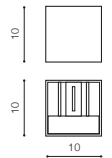

GAMBINO LED IP54

314

Indoor wall lamps

FOUR ADJUSTABLE LIGHT ANGLE

BGR *

GAMBINO

LED integrated

voltage: 230V	LED 2x3W 480 lm 3000K	LED
IP54		installation place
technical specification		beam angle: adjustable max 90°

COLOUR / NEW INDEX NO.

- WHITE (WH) **AZ0950**
- BRIGHT GREY (BGR) **AZ0958**
- DARK GREY (DGR) **AZ0957**

FOUR ADJUSTABLE LIGHT ANGLE TILT 90°

WH

BGR

DGR