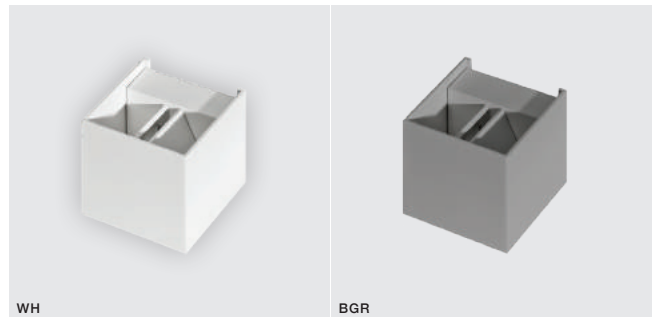

GAMBINO LED IP54

314

Indoor wall lamps

FOUR ADJUSTABLE LIGHT ANGLE

BGR *

GAMBINO

LED integrated

voltage: 230V	LED 2x3W 480 lm 3000K	LED
IP54		installation place
technical specification		beam angle: adjustable max 90°

COLOUR / NEW INDEX NO.

- WHITE (WH) **AZ0950**
- BRIGHT GREY (BGR) **AZ0958**
- DARK GREY (DGR) **AZ0957**

FOUR ADJUSTABLE LIGHT ANGLE TILT 90°

WH

BGR

DGR