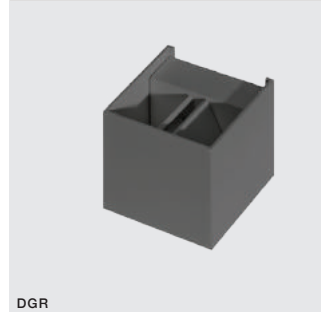

GAMBINO LED IP54

314

Indoor wall lamps

FOUR ADJUSTABLE LIGHT ANGLE

BGR *

GAMBINO

LED integrated

voltage: 230V	LED 2x3W 480 lm 3000K	LED
IP54		installation place
technical specification		beam angle: adjustable max 90°

COLOUR / NEW INDEX NO.

- WHITE (WH) **AZ0950**
- BRIGHT GREY (BGR) **AZ0958**
- DARK GREY (DGR) **AZ0957**

FOUR ADJUSTABLE LIGHT ANGLE TILT 90°

WH

BGR

DGR